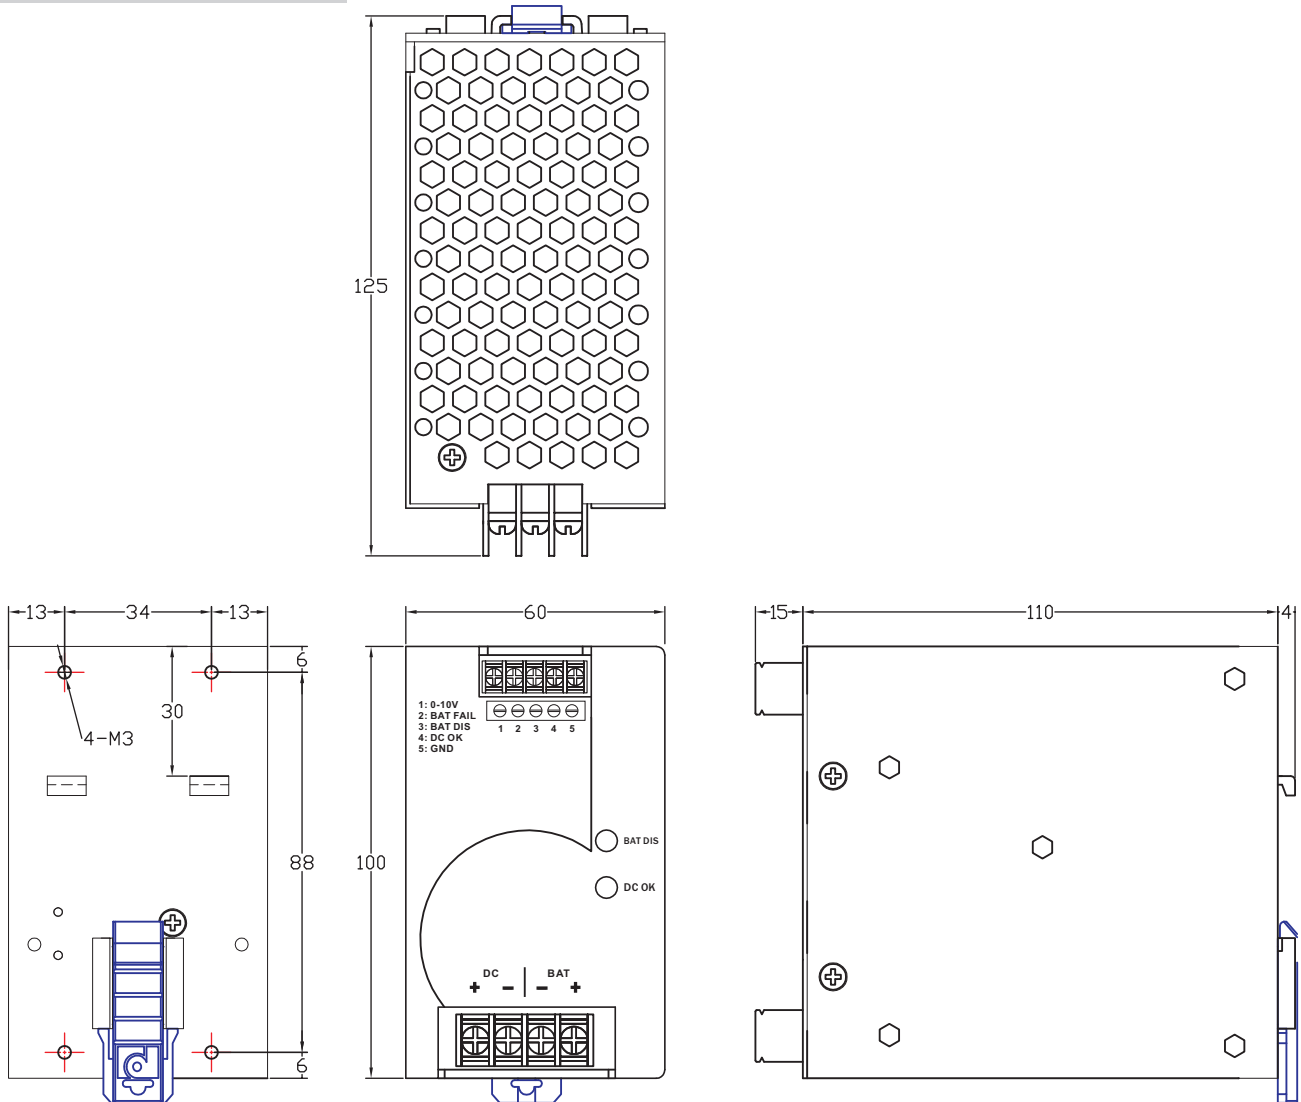

Mechanical Details

Panel Designation

CASE NO. : CS060DR
UNIT : mm
DIMENSION : 100(H)\*110(D)\*60(W)
MATERIAL : ALUMINUM
COLOR : ORIGINAL ALUMINUM

Table with 2 columns: Symbol and Description. It lists terminals such as DC+, DC-, BAT+, BAT-, 0~10V, BAT FAIL, BAT DIS, DC OK, and GND.