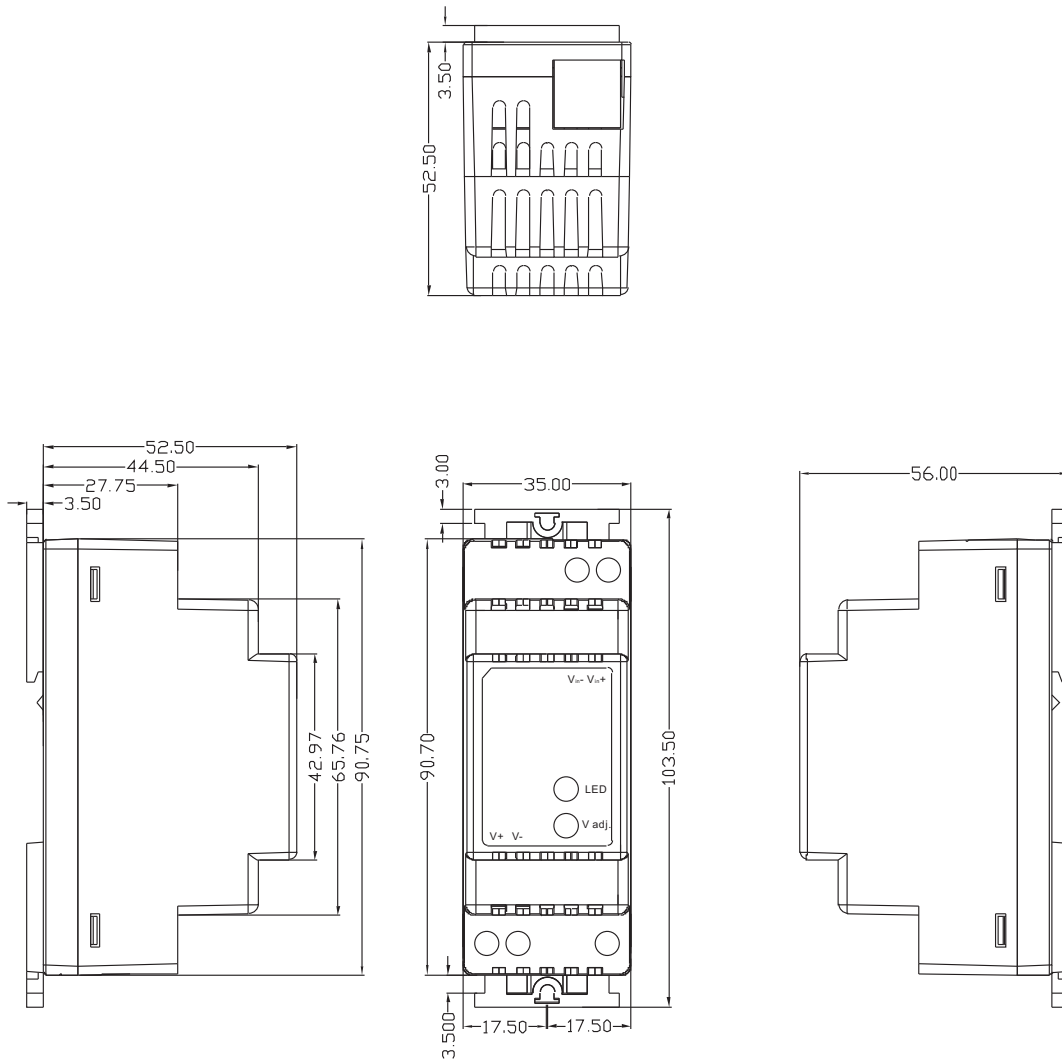

Mechanical Details

Panel Designation

CASE NO. : CS025D
UNIT : mm
DIMENSION : 52.5(H)*90.7(D)*35(W)
MATERIAL : PLASTIC
COLOR : BLACK

Single	Description
V _{in-}	DC Negative Input Terminal
V _{in+}	DC Positive Input Terminal
V ₋	DC Negative Output Terminal
V ₊	DC Positive Output Terminal
LED	Green LED Indicator
V adj.	Potentiometer For Output Voltage

Reign Power reserve the right to change specifications at any time without notice.